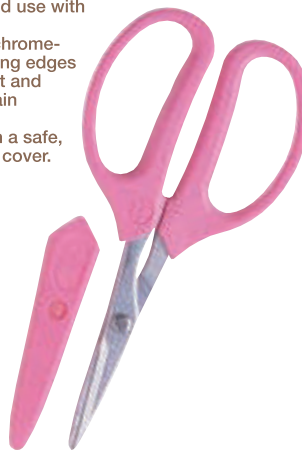

Craft Scissors

- Soft, ergonomic design for extended use with no fatigue.
- Hardened chrome-plated cutting edges prevent rust and help maintain sharpness.
- Comes with a safe, convenient cover.

New Product No. **H420-001** Old Product No. **FS-1**
Product Name Craft Scissors
 Price 1 **¥2,500** (Excl. tax)
 Shipment Units **1** **4977444-506213**