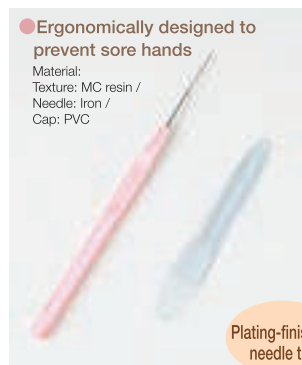

New Product No. **H441-017** Old Product No. **FY-17**
Product Name **Felting Hand Needle (Single-Needle Type with Handle)**
Price 1 **¥480** (Excl. tax)
Shipment Units **1** **4977444-489462**
●Size: About 14.5 cm long